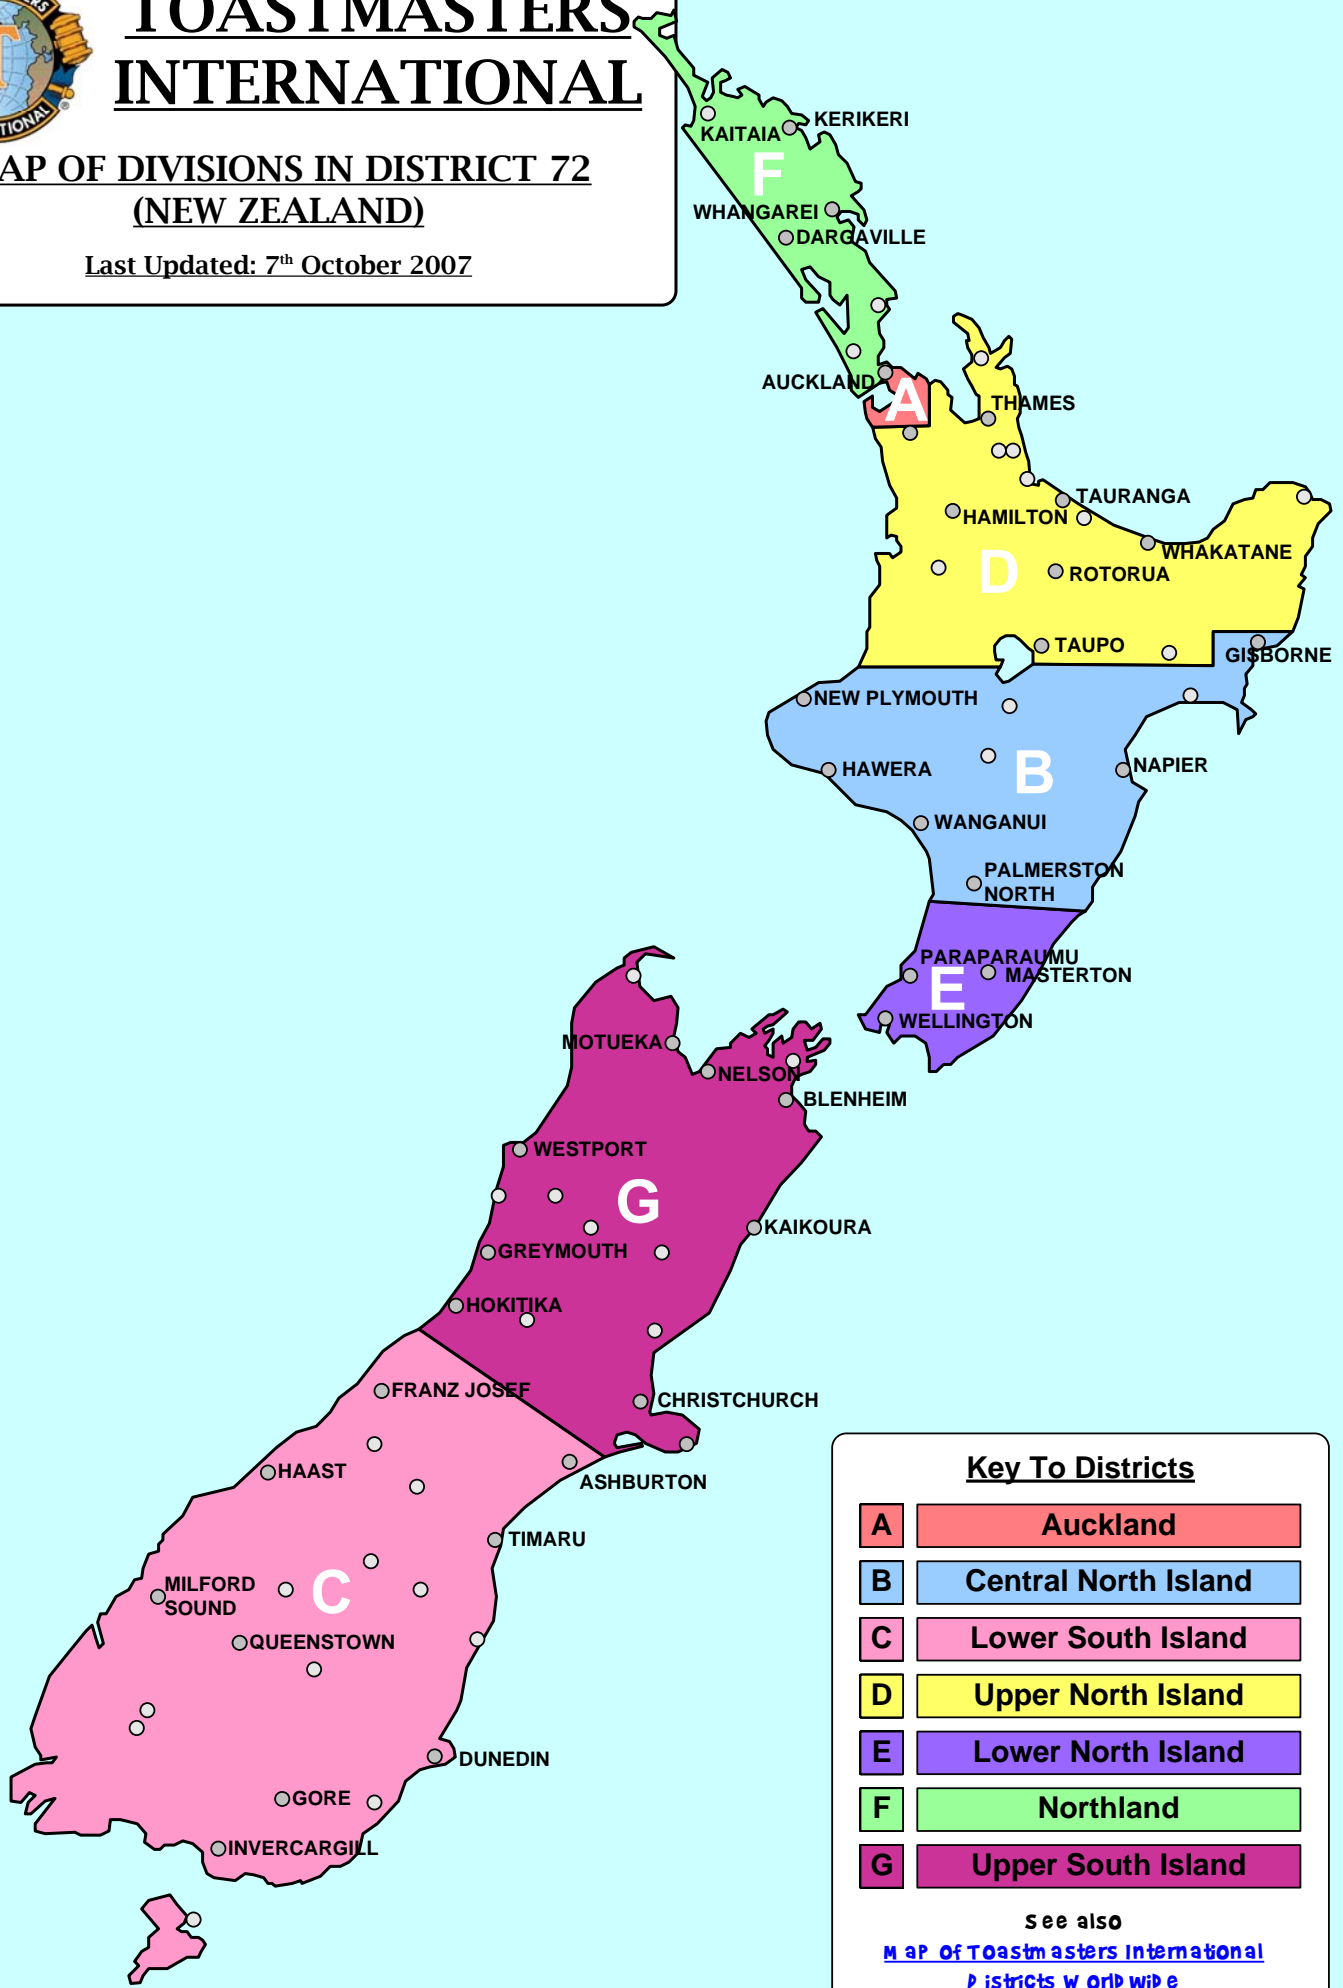

TOASTMASTERS INTERNATIONAL

MAP OF DIVISIONS IN DISTRICT 72 (NEW ZEALAND)

Last Updated: 7th October 2007

Key To Districts

A	Auckland
B	Central North Island
C	Lower South Island
D	Upper North Island
E	Lower North Island
F	Northland
G	Upper South Island

See also
[Map Of Toastmasters International Districts Worldwide](#)